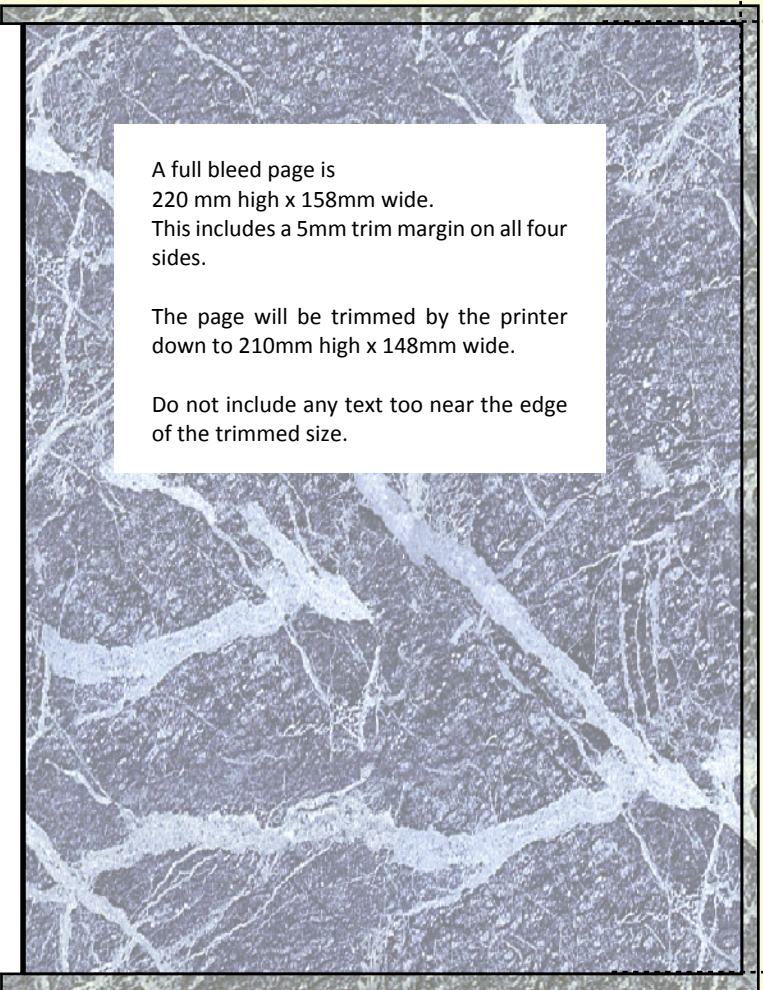

Advertising copy sizes for Loddon Reach magazine
Please note that this diagram is for information purposes only and is not to scale.
Return to advertising page [here](#).

The copy area for a standard full page is 195mm high x 133mm wide.
There is a 7.5mm page margin around all sides.

A full bleed page is 220 mm high x 158mm wide.
This includes a 5mm trim margin on all four sides.

The page will be trimmed by the printer down to 210mm high x 148mm wide.

Do not include any text too near the edge of the trimmed size.

7.5mm page margin

This is a half page landscape.
The copy area is 95mm high x 133mm wide.

This is a quarter page landscape
The copy area is 45mm high x 133mm wide.

This is a half page portrait.
The copy area is 195mm high x 64mm wide.

This is a quarter page portrait
The copy area is 95mm high x 64mm wide.