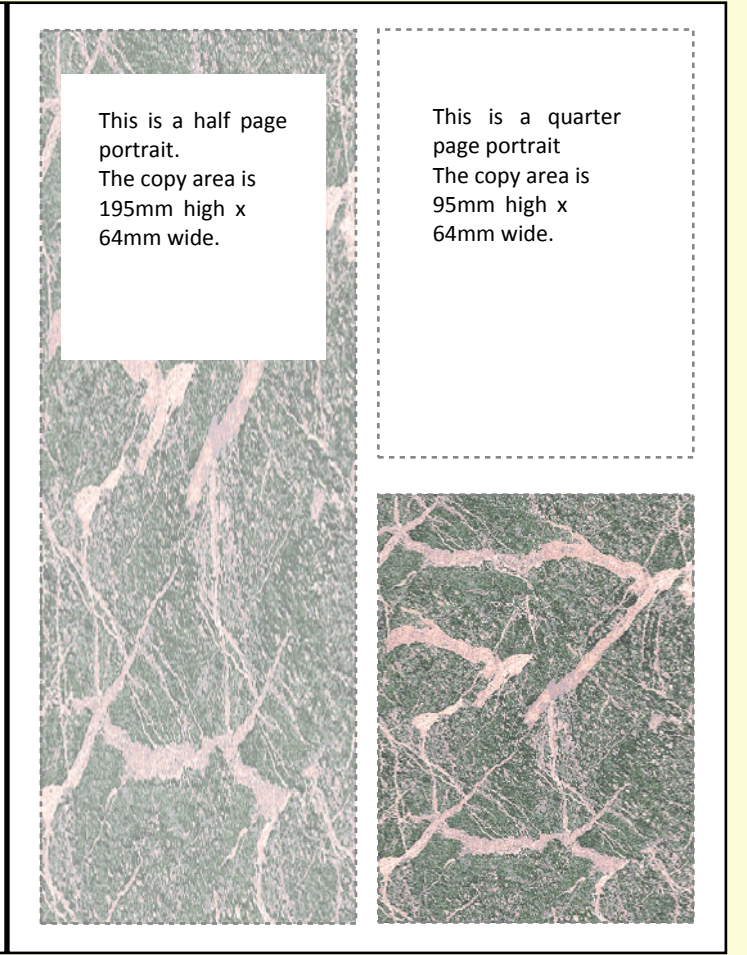

Advertising copy sizes for Loddon Reach magazine
Please note that this diagram is for information purposes only and is not to scale.
Return to advertising page [here](#).

The copy area for a standard full page is 195mm high x 133mm wide.
There is a 7.5mm page margin around all sides.

A full bleed page is 220 mm high x 158mm wide.
This includes a 5mm trim margin on all four sides.

The page will be trimmed by the printer down to 210mm high x 148mm wide.

Do not include any text too near the edge of the trimmed size.

7.5mm page margin

This is a half page landscape.
The copy area is 95mm high x 133mm wide.

This is a quarter page landscape
The copy area is 45mm high x 133mm wide.

This is a half page portrait.
The copy area is 195mm high x 64mm wide.

This is a quarter page portrait
The copy area is 95mm high x 64mm wide.