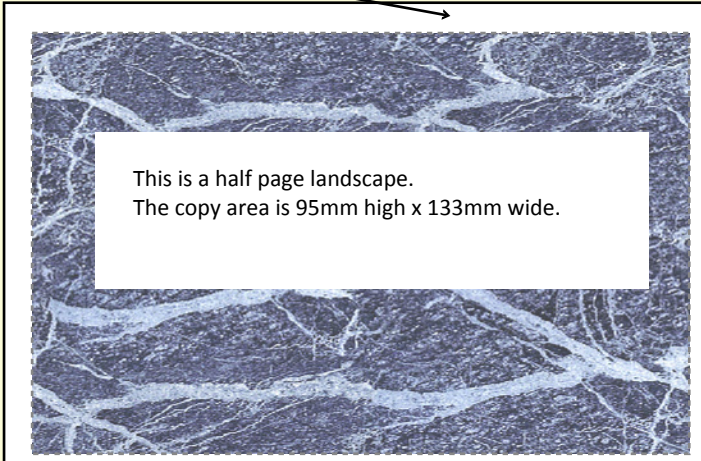

Advertising copy sizes for Loddon Reach magazine
Please note that this diagram is for information purposes only and is not to scale.
Return to advertising page [here](#).

The copy area for a standard full page is 195mm high x 133mm wide.
There is a 7.5mm page margin around all sides.

A full bleed page is 220 mm high x 158mm wide.
This includes a 5mm trim margin on all four sides.

The page will be trimmed by the printer down to 210mm high x 148mm wide.

Do not include any text too near the edge of the trimmed size.

7.5mm page margin

This is a half page landscape.
The copy area is 95mm high x 133mm wide.

This is a quarter page landscape
The copy area is 45mm high x 133mm wide.

This is a half page portrait.
The copy area is 195mm high x 64mm wide.

This is a quarter page portrait
The copy area is 95mm high x 64mm wide.